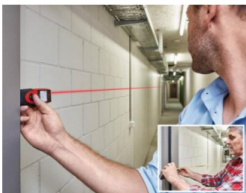

# Leica DISTO D1 Laser Distance Meter

Experience the difference!

At the touch of a button the Leica DISTO™ D1 measures heights, distances as well as niches quickly and reliably. Complicated or dangerous measurement situations, where ladders may be necessary, are now in the past. The functionality of the DISTO™ D1 can be extended with the Leica DISTO™ sketch app. With this app you can transfer measuring results to smart phones or tablets, process and forward them.

## Features

- Bluetooth® Smart for data transfer to smart phones and tablets
- Free App Leica DISTO™ sketch
- 40m range
- X-Range Power Technology
- Clear, illuminated 3 line display
- IP 54 dust and splash water protected

### Measure with laser precision

At the touch of a button the Leica DISTO™ D1 measures precisely and reliably even over longer distances. It is easy to operate and can hit targets which are not directly accessible.

### Perfect documentation

With just a few clicks, the Leica DISTO™ D1 can be connected with the DISTO™ sketch app. Create sketches or photos and dimension them with the measurement results, which are transferred directly to your smart phone or tablet. Plans are even automatically completed with areas and circumferences.